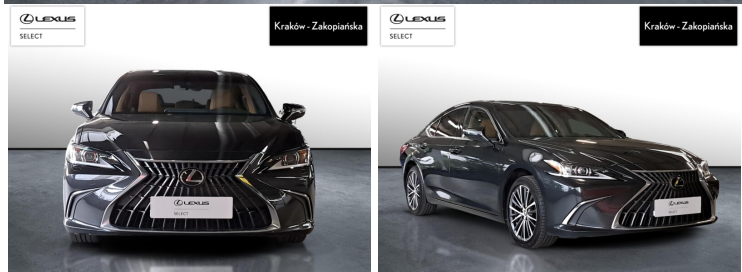

KOMFORT

BLUETOOTH, CZUJNIKI PARKOWANIA PRZEDNIE, CZUJNIKI PARKOWANIA TYLNE, ELEKTRYCZNE SZYBY PRZEDNIE, ELEKTRYCZNE SZYBY TYLNE, ELEKTRYCZNE USTAWIANE FOTELE, ELEKTRYCZNE USTAWIANE LUSTERKA, GNIAZDO USB, KAMERA COFANIA, KLIMATYZACJA DWUSTREFOWA, ŁOPATKI ZMIANY BIEGÓW, NAWIGACJA GPS, PODGRZEWANE LUSTERKA BOCZNE, PODGRZEWANE PRZEDNIE SIEDZENIA, PRZYCIEMNIANE SZYBY, TAPICERKA SKÓRZANA, TEMPOMAT AKTYWNY, WIELOFUNKCYJNA KIEROWNICA, WSPOMAGANIE KIEROWNICY, DŹWIGNIA ZMIANY BIEGÓW WYKOŃCZONA SKÓRĄ, KIEROWNICA OGRZEWANA, KIEROWNICA SKÓRZANA, LUSTERKA BOCZNE SKŁADANE ELEKTRYCZNIE, PODGRZEWANY FOTEL PASAŻERA, WSPOMAGANIE RUSZANIA POD GÓRĘ, ELEKTRYCZNE USTAWIANY FOTEL KIEROWCY, FELGI ALUMINIOWE 18, SZYBERDACH SZKLANY - PRZESUWNY I UCHYLNÝ RĘCZNIE, PODŁOKIETNIKI - PRZÓD, PODŁOKIETNIKI - TYŁ, ZESTAW GŁOŚNOMÓWIĄCY, KEYLESS GO, ŚWIATŁA DO JAZDY DZIENNEJ DIODOWE LED I 10 WIĘCEJ

POJEMNOŚĆ
2 487 CM³

MOC
218 KM

ROK PRODUKCJI
2023

PRZEBIEG
108 318 KM

RODZAJ NADWOZIA
SEDAN

VAT 23%
TAK

SKRZYNIA BIEGÓW
AUTOMATYCZNA

RODZAJ PALIWA
HYBRYDA

DATA PIERWSZEJ REJESTRACJI
2023-05-05

KOLOR NADWOZIA
CZARNY

KRAJ POCHODZENIA
POLSKA

KRAJ POCHODZENIA/NUMER
REJESTRACYJNY
JTHB21B1202202047
/KK82709

LEXUS SELECT
UŻYWANE Z SALONU

> KOMPLEKSOWA KONTROLA TECHNICZNA

> INDYWIDUALNA OFERTA FINANSOWA