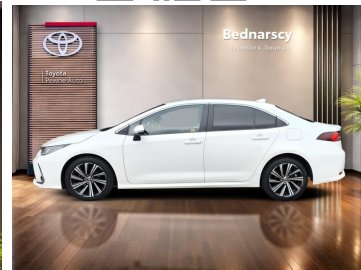

Toyota  
Pewne Auto

# Toyota Corolla

Toyota Corolla 1.8 Hybrid COMFORT | Style | Tech

89 900 zł brutto