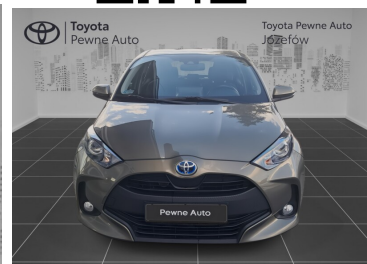

Toyota  
Pewne Auto

# Toyota Yaris

Toyota Yaris 1.5 HSD 116KM CVT Comfort +  
Tech SalonPL FV-Vat23%

**68 900 zł brutto**